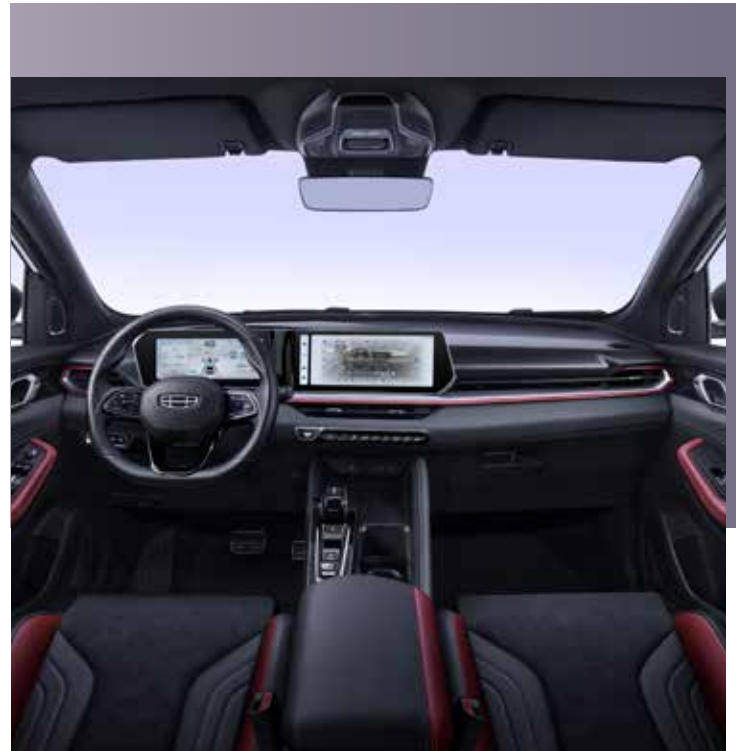

## Intelligent Energy

L2 intelligent driving assistance adds an extra layer of safety and convenience

4 Way Video Recording

LKA (Lane Keeping Assist) system

BSD (Blind Spot Detection) system

IHBC (Intelligent High Beam Control) system

- ❖ Brand-new Geely Energy Burst exterior design language
- ❖ Energy Matrix LED headlamp with 3-dash design daytime running lights
- ❖ Robust front air inlet grills adopts the dark black Geely Energy Storm design, creating an ambience like a burst of energy
- ❖ 18-inch tomahawk-style wheel
- ❖ Quad exhaust pipes (Dual exhaust pipes on both sides not only enhance the performance but also elevate the sporty appearance)

## Revolution from within

- ❖ Dynamic Red and Black interior option
- ❖ 10.25-inch digital dashboard & 12.3-inch HD touch screen
- ❖ Premium multi-functional leather steering wheel
- ❖ Ergonomically designed suede seats with ventilation
- ❖ Fantastic rhythmic ambient lighting